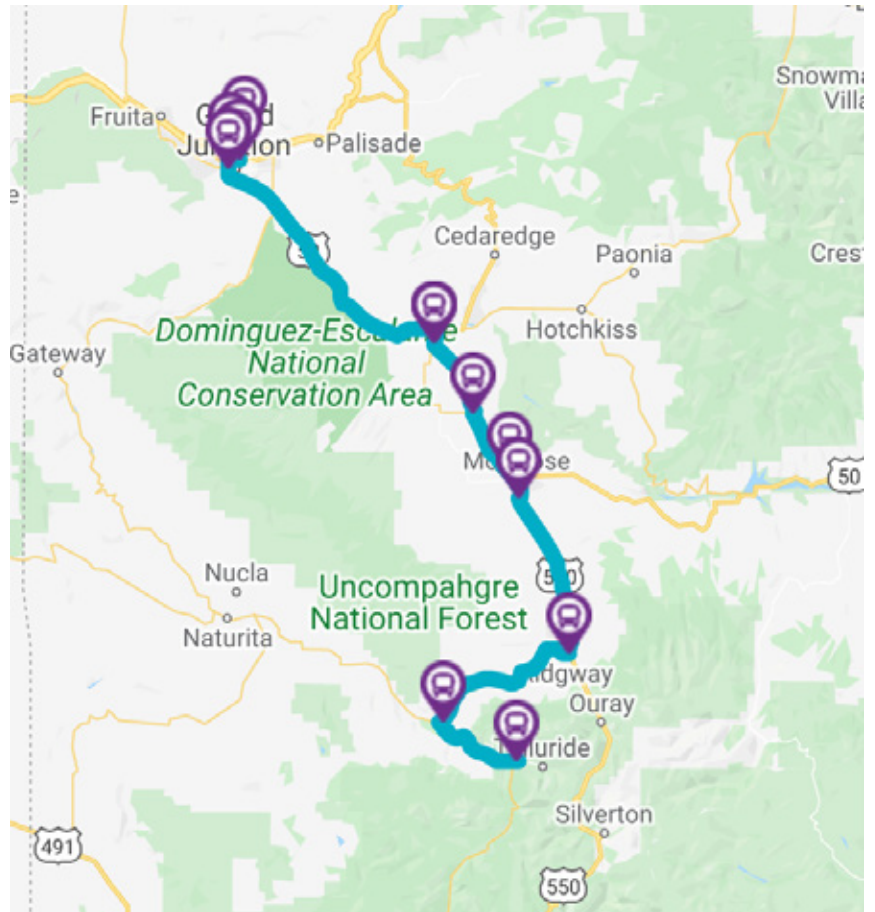

ADDRESS:

283 Palomino Trail, Ridgway CO

SOUTH MONTROSE

ADDRESS:

Target At The All Points Transit Bus Shelter
3530 Wolverine Drive, Montrose, CO

MONTROSE

ADDRESS:

Montrose Travel Center
1442 North Townsend, Montrose, CO

OLATHE

ADDRESS:

Humdingers - 505 S. Hwy. 50 Business Loop
Olathe, CO

DELTA

ADDRESS:

Tacos Garcia - 802 Main Street, Delta CO
NORTHBOUND ONLY

DELTA

ADDRESS:

Napa - 841 Main Street, Delta CO
SOUTHBOUND ONLY

GRAND JUNCTION

ADDRESS:

Downtown Transfer Facility - South Ave & S. 5th St.
Grand Junction, CO

GRAND JUNCTION AIRPORT

ADDRESS:

2828 Walker Field Drive
Grand Junction, CO

ST. MARYS

ADDRESS:

2635 N. 7th Street
Grand Junction, CO

VA MEDICAL

ADDRESS:

2121 North Avenue
Grand Junction, CO