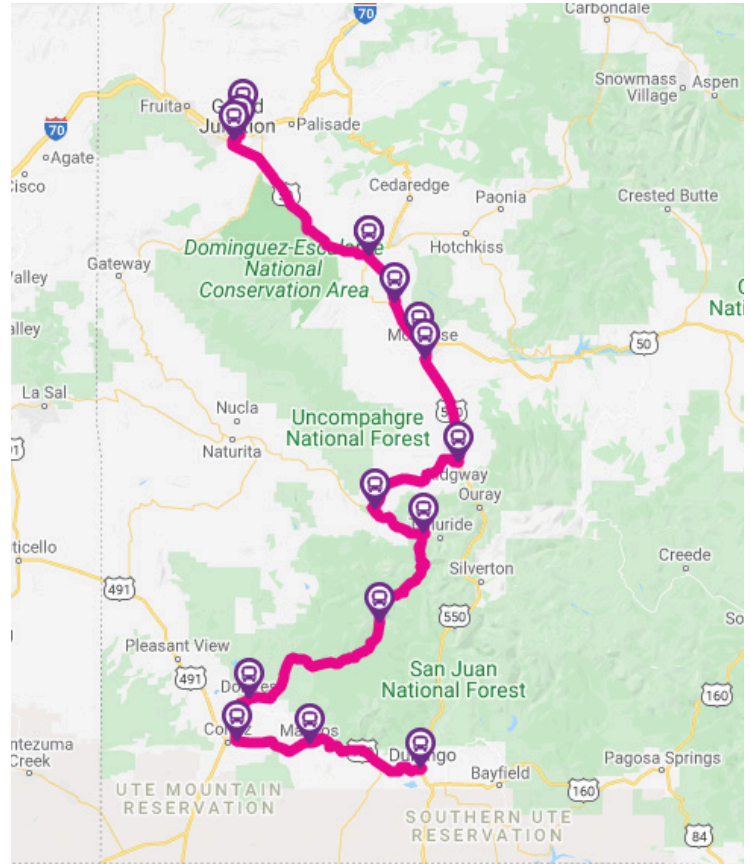

## OLATHE

**ADDRESS:**

Humdingers - 505 S. Hwy 50 Business Loop, Olathe, CO

## DELTA (NORTHBOUND)

**ADDRESS:**

Tacos Garcia - 802 Main Street, Delta, CO

## DELTA (SOUTHBOUND)

**ADDRESS:**

Napa - 841 Main Street, Delta, CO

## GRAND JUNCTION - GVT TRANSIT

**ADDRESS:**

Grand Junction Greyhound Station  
230 South 5th St, Grand Junction, CO  
*Connect with Bustang West Line, to/from Denver*