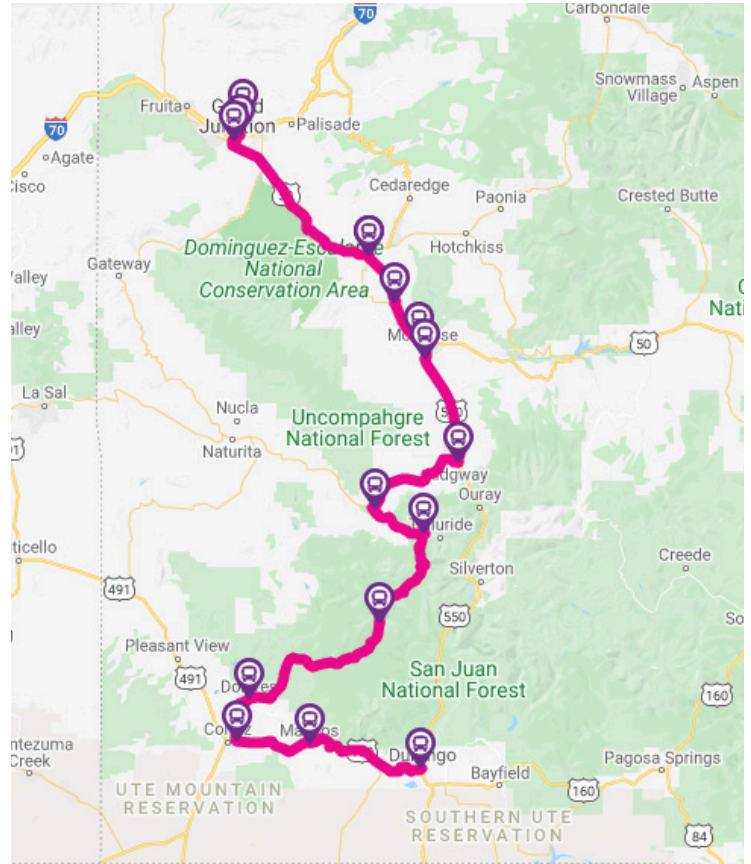

DURANGO TO GRAND JUNCTION MAP

DURANGO TRANSIT CENTER

ADDRESS:

250 W 8th Street Durango, CO

MANCOS

ADDRESS:

Mancos Valley Chamber of Commerce
101 E Bauer Avenue, Mancos, CO

CORTEZ

Ridgway Chamber of Commerce
Sherman & Highway 62, Ridgway, CO

MONTROSE TRAVEL CENTER

ADDRESS:

1442 North Townsend, Montrose, CO

OLATHE

ADDRESS:

Humdingers - 505 S. Hwy 50 Business Loop, Olathe, CO

DELTA (NORTHBOUND)

ADDRESS:

Tacos Garcia - 802 Main Street, Delta, CO

DELTA (SOUTHBOUND)

ADDRESS:

Napa - 841 Main Street, Delta, CO

GRAND JUNCTION - GVT TRANSIT

ADDRESS:

Grand Junction Greyhound Station
230 South 5th St, Grand Junction, CO
Connect with Bustang West Line, to/from Denver

GRAND JUNCTION - VA MEDICAL

ADDRESS:

VA Medical Center - 2121 North Avenue, Grand Junction, CO

GRAND JUNCTION - ST. MARY'S

ADDRESS:

Saint Mary's Hospital - 2635 W. 7th Street, Grand Junction, CO (GVT Bus Stop on Wellington)