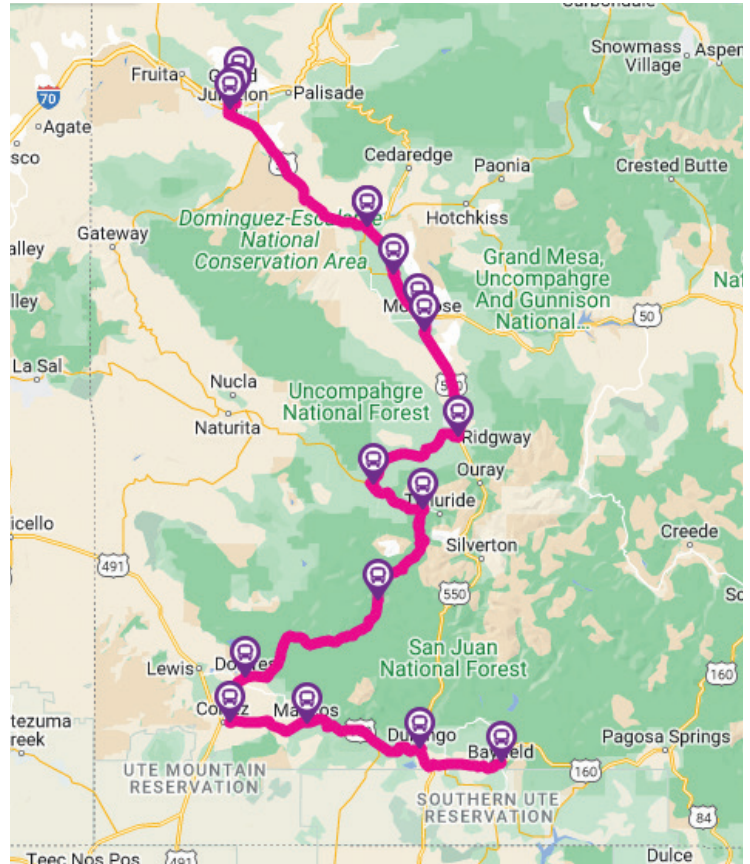

DURANGO TO GRAND JUNCTION MAP

- BAYFIELD**
ADDRESS:
395 Bayfield Center Drive, Bayfield, CO
- DURANGO TRANSIT CENTER**
ADDRESS:
250 W 8th Street Durango, CO
- MANCOS**
ADDRESS:
Mancos Valley Chamber of Commerce
101 E Bauer Avenue, Mancos, CO
- CORTEZ**
ADDRESS:
South Sligo Street & 3rd Street, Cortez, CO
- DOLORES**
ADDRESS:
Dolores Food – 400 Railroad Avenue Dolores, CO
- RICO**
ADDRESS:
Mountain Top Market
225 South Glasgow Ave, Rico, CO
- TELLURIDE**
ADDRESS:
Lawson Hill Park & Ride (Formerly the Transit Center)
130 Society Drive, Telluride, CO
- PLACERVILLE**
ADDRESS:
M&M Mercantile – 240 Front Street, Placerville, CO
- RIDGWAY**
ADDRESS:
Ridgway Chamber of Commerce
Sherman & Highway 62, Ridgway, CO
- MONTROSE TRAVEL CENTER**
ADDRESS:
1442 North Townsend, Montrose, CO
- OLATHE**
ADDRESS:
Humdingers - 505 S. Hwy 50 Business Loop, Olathe, CO
- DELTA (NORTHBOUND)**
ADDRESS:
Tacos Garcia - 802 Main Street, Delta, CO

- DELTA (SOUTHBOUND)**
ADDRESS:
Napa - 841 Main Street, Delta, CO
- GRAND JUNCTION - GVT TRANSIT**
ADDRESS:
Grand Junction Greyhound Station
230 South 5th St, Grand Junction, CO
Connect with Bustang West Line, to/from Denver
- GRAND JUNCTION - VA MEDICAL**
ADDRESS:
VA Medical Center - 2121 North Avenue, Grand Junction, CO
- GRAND JUNCTION - ST. MARY'S**
ADDRESS:
Saint Mary's Hospital - 2635 W. 7th Street, Grand Junction, CO (GVT Bus Stop on Wellington)
- GRAND JUNCTION AIRPORT**
ADDRESS:
2828 Walker Field Drive, Grand Junction, CO