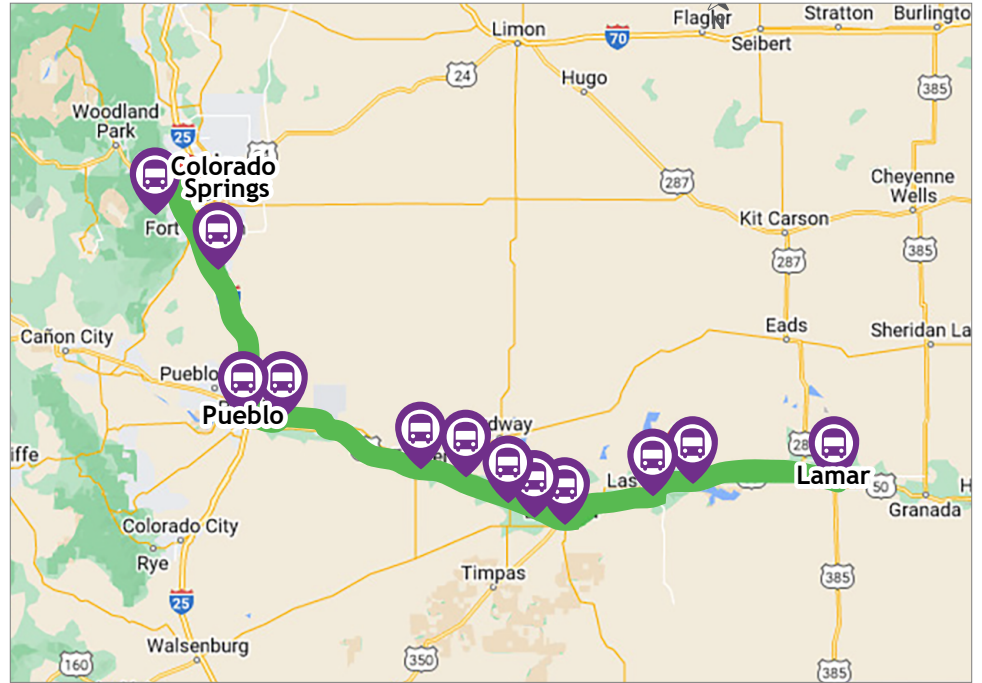

Lamar-Colorado Springs

Lamar
Address:
Lamar Welcome Center, 4th
& Beech St Lamar, CO

Fort Lyon
Address:
Front Gate County Roads HH
& 15 Fort Lyon, CO

Las Animas
Address:
5th & Carson Las Animas, CO

La Junta
Address:
La Junta Senior Center, 2nd
& Raton La Junta, CO

Swink
Address:
Columbia Ave & 2nd St Swink, CO

Rocky Ford
Address:
Rocky Ford Senior Center, 503 North 9th St.,
Rocky Ford, CO

Manzanola
Address:
Park at Corner of 1st & Park Manzanola, CO

Fowler
Address:
Main Street at Grant Ave

Pueblo - Airport
Address:
Pueblo Memorial Airport,
31201 Bryan Cir. Pueblo, CO

Pueblo - Transit Center
Address:
Pueblo Transit Center,
123 Court Street Pueblo, CO

Fountain
Address:
Fountain Park & Ride,
425 Royalty Place Fountain, CO

Colorado Springs
Address:
Tejon/Nevada Park & Ride, Exit 140