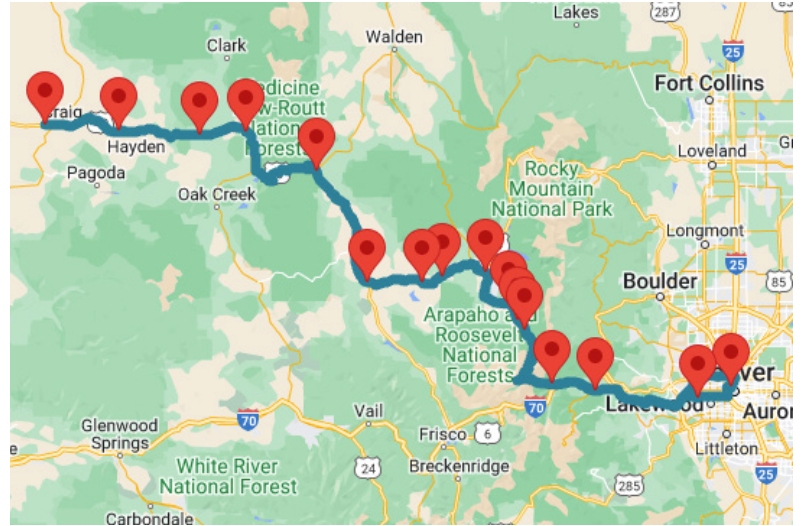

# CRAIG TO DENVER MAP

- CRAIG**  
**ADDRESS:**  
SST Transit, 616 E. Victory Way
- DENVER UNION STATION**  
**ADDRESS:**  
Bus Concourse Gate B4, 1701 Wynkoop St.
- EMPIRE**  
**ADDRESS:**  
Flag Stop, Park Ave (US 40) and Main St.
- FRASER**  
**ADDRESS:**  
Amtrak Station, 205 Fraser Ave.
- GRANBY**  
**ADDRESS:**  
516 E. Agate Ave.
- HAYDEN**  
**ADDRESS:**  
Kum & Go, 230 W. Jefferson Ave.
- HOT SULPHUR SPRINGS**  
**ADDRESS:**  
US 40 and 1st St.
- IDAHO SPRINGS**  
**ADDRESS:**  
13th and Idaho
- KREMMLING**  
**ADDRESS:**  
605 Park Ave.
- LAKESWOOD**  
**ADDRESS:**  
Denver Federal Center, 11601 W. 2nd Pl.
- MONTROSE TRAVEL CENTER**  
**ADDRESS:**  
1442 North Townsend, Montrose, CO

- MILNER**  
**ADDRESS:**  
Flag Stop, US 40 and Main St.
- MUDDY PASS**  
**ADDRESS:**  
Flag Stop, US 40 and SH 14
- PARSHALL**  
**ADDRESS:**  
Flag Stop, US 40 and 1st Ave.
- STEAMBOAT SPRINGS**  
**ADDRESS:**  
Stockbridge Transit Center, 1505 Lincoln Ave
- TABERNASH**  
**ADDRESS:**  
US 40 and CO Rd 522 E
- WINTER PARK**  
**ADDRESS:**  
Cooper Creek Transit Center, 50 Vasquez Rd