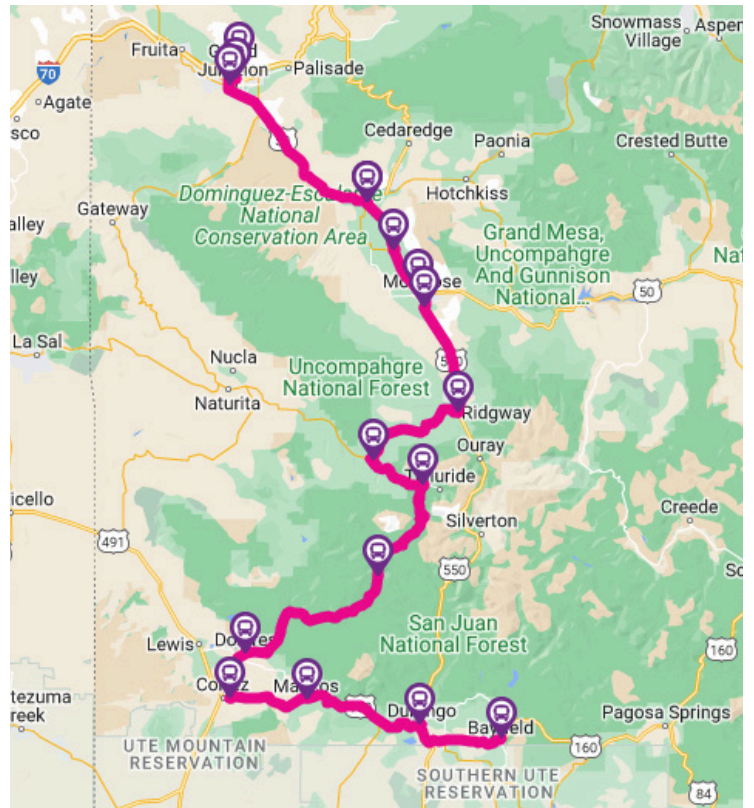

DURANGO TO GRAND JUNCTION MAP

BAYFIELD

ADDRESS:

395 Bayfield Center Drive, Bayfield, CO

DURANGO TRANSIT CENTER

ADDRESS:

250 W 8th Street Durango, CO

MANCOS

RICO (NORTHBOUND)

ADDRESS:

Hwy 145 & E. Mantz Avenue

RICO (SOUTHBOUND)

ADDRESS:

Hwy 145 & W. Mantz Avenue

TELLURIDE

ADDRESS:

MONTROSE TRAVEL CENTER

ADDRESS:

1442 North Townsend, Montrose, CO

OLATHE

ADDRESS:

Humdingers - 505 S. Hwy 50 Business Loop, Olathe, CO

DELTA (NORTHBOUND)

ADDRESS:

Tacos Garcia - 802 Main Street, Delta, CO

DELTA (SOUTHBOUND)

ADDRESS:

Napa - 841 Main Street, Delta, CO

GRAND JUNCTION - GVT TRANSIT

ADDRESS:

Grand Junction Greyhound Station
230 South 5th St, Grand Junction, CO
Connect with Bustang West Line, to/from Denver