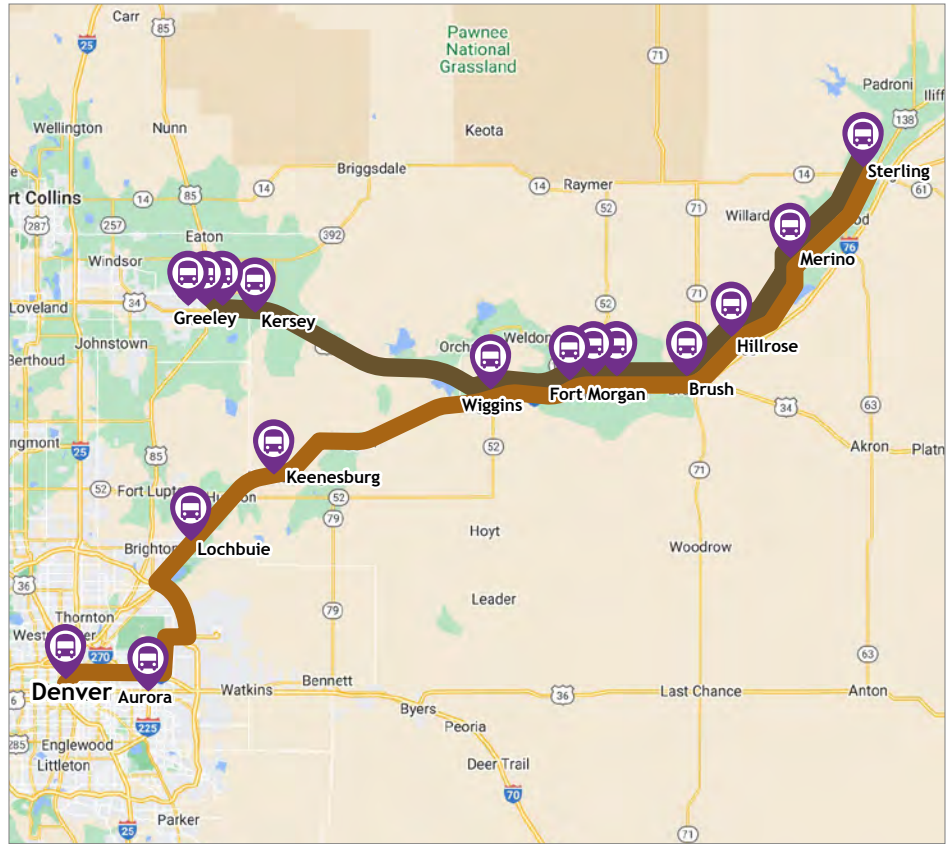

Sterling-Greeley/ Sterling-Denver Map

- **Sterling**
Address:
Logan County Courthouse
315 Main St., Sterling, CO
- **Merino (Flag Stop)**
Address:
Merino Town Hall
206 Colorado Ave., Merino, CO
- **Hillrose (Flag Stop)**
Address:
Hillrose Town Center
315 Emerson St., Hillrose, CO
- **Brush**
Address:
East Morgan County Library
500 Clayton St., Brush, CO
- **Fort Morgan #1**
Address:
Morgan Community College
920 Barlow Rd., Fort Morgan, CO
- **Fort Morgan #2**
Address:
Northeast Colorado Health Department
228 W Railroad Ave., Fort Morgan, CO
- **Log Lane Village**
Address:
City Office
109 Maine St., Log Lane Village, CO
- **Wiggins**
Address:
CDOT Rest Area
5113 US-6, Wiggins, CO

- ## To Greeley
- **Kersey**
Address:
Centennial Park Pavilion
301 1st St., Kersey, CO
 - **Greeley #1**
Address:
UCHealth Greeley Hospital
6767 W 29th St., Greeley, CO
 - **Greeley #2**
Address:
North Colorado Medical Center
1801 16th St., Greeley, CO
 - **Greeley #3**
Address:
Greeley Evans Transit
101 N 11th Ave., Greeley, CO

- ## To Denver
- **Keenesburg**
Address:
Keenesburg Town Hall
91 Broadway Ave., Keenesburg, CO
 - **Lochbuie**
Address:
Shell Gas Station
100 County Road 37, Brighton, CO
 - **Aurora**
Address:
Peoria Station Park-n-Ride
11501 E 33rd Ave., Aurora, CO
 - **Denver**
Address:
Denver Union Station
1701 Wynkoop St., Denver, CO