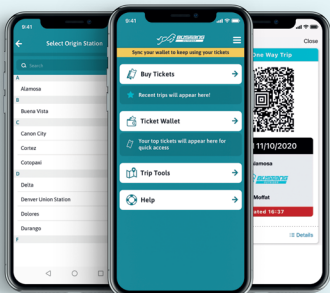

MAKE YOUR PHONE YOUR TICKET

1. 1 Download the app
2. 2 Buy your ticket
3. 3 Activate the ride

Download the Outrider app now.

Passengers can purchase single-ride tickets with cash on board. Exact change is needed.