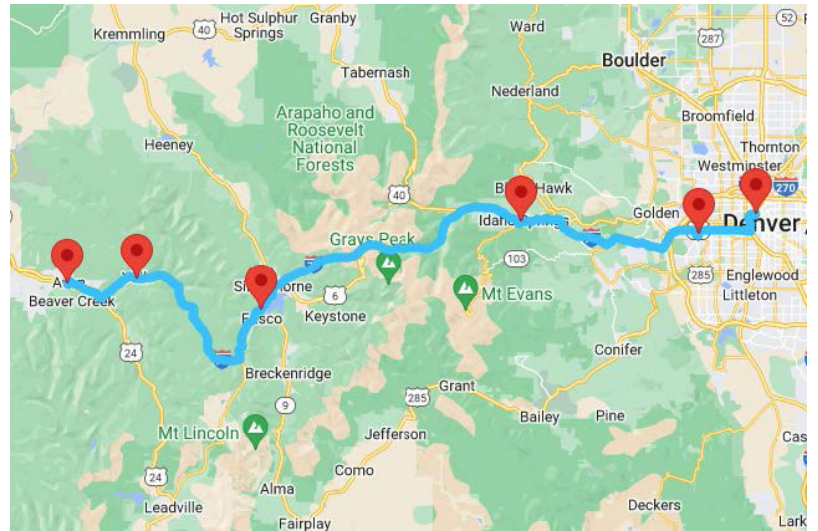

Pegasus Map and Schedule/ Mapa y Horario

Avon
Address/Dirección:
Avon Station, 90 Benchmark Rd, Avon

Vail
Address/Dirección:
Vail Transportation Center,
241 South Frontage Rd. East, Vail

Frisco
Address/Dirección:
Frisco Transfer Center, 1010 Meadow Dr., Frisco

Idaho Springs
Address/Dirección:
Bus Shelter at Idaho St. & 13th, Idaho Springs

Denver Federal Center
Address/Dirección:
RTD Federal Center Station Gate L, 11601 West 2nd Place, Lakewood

Denver Union Station
Address/Dirección:
Wewatta Pavilion West of 17th Street (Street Level)/Al oeste de la Calle 17 (A nivel de la calle), Denver

Westbound Schedule/ Horario En Dirección Oeste

Monday - Thursday/Lunes - Jueves

Denver Union Station 6:00a, 9:00a, 11:00a, 1:00p,
5:00p, 7:30p

Denver Federal Center 6:25a, 9:25a, 11:25a, 1:25p,
5:25p, 7:55p

Denver Union Station 10:00a, 12:00p, 3:00p, 5:00p,
7:00p, 11:00p

Friday - Sunday/Viernes - Domingo

Avon 7:20a, 9:20a, 11:20a, 12:20p, 1:20p, 2:20p, 3:20p,
4:20p, 6:20p, 8:20p

Vail 7:40a, 9:40a, 11:40a, 12:40p, 1:40p, 2:40p, 3:40p,
4:40p, 6:40p, 8:40p, Frisco 8:20a, 10:20a, 12:20p, 1:20p,
2:20p, 3:20p, 4:20p, 5:20p, 7:20p, 9:20p