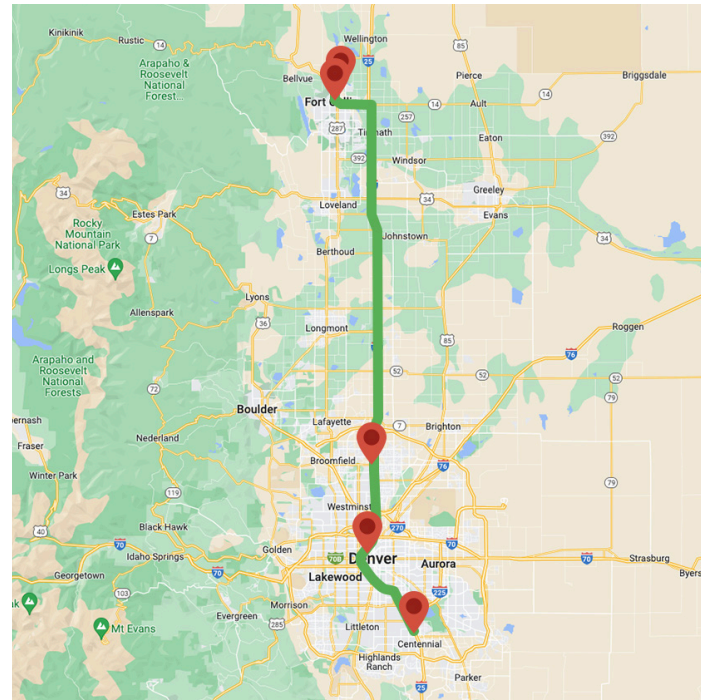

RamsRoute Map and Schedule/ Mapa y Horario

Fort Collins Downtown Transit Center

Address/Dirección:

250 N. Mason St., Fort Collins

CSU - Plum & Meridian

Address/Dirección:

W. Plum St. & Meridian Ave., Fort Collins

Wagon Road Park-n-Ride

Address/Dirección:

Gate G, 600 W. 120th Ave., Westminster

Denver Union Station

Address/Dirección:

Gate B4 in Underground Bus Concourse/
Puerta B4 en el Vestíbulo de Autobuses Subterráneos
1701 Wynkoop St., Denver

Arapahoe at Village Center Station

Address/Dirección:

Gate D, 6400 S. Fiddlers Green Cir., Greenwood Village

Southbound Schedule/Horario En Dirección Sur

**Spring 2024 Dates: Service only on the following
Fridays**

**Fechas de primavera de 2024: Servicio solo los
siguientes viernes:**

January 19, 26
February 2, 9, 16, 23
March 1, 8, 22, 29
April 5, 12, 19, 26
May 3, 10

Schedule Times/Horario:

Downtown Transit Center (Fort Collins) 3:30p
Colorado State University Campus (Plum @ Meridian)
4:00p
Wagon Road Park & Ride (Gate G)* 5:35p
Denver Union Station (Gate B4)* 6:10p
Arapahoe Station (Gate D)* 6:50p