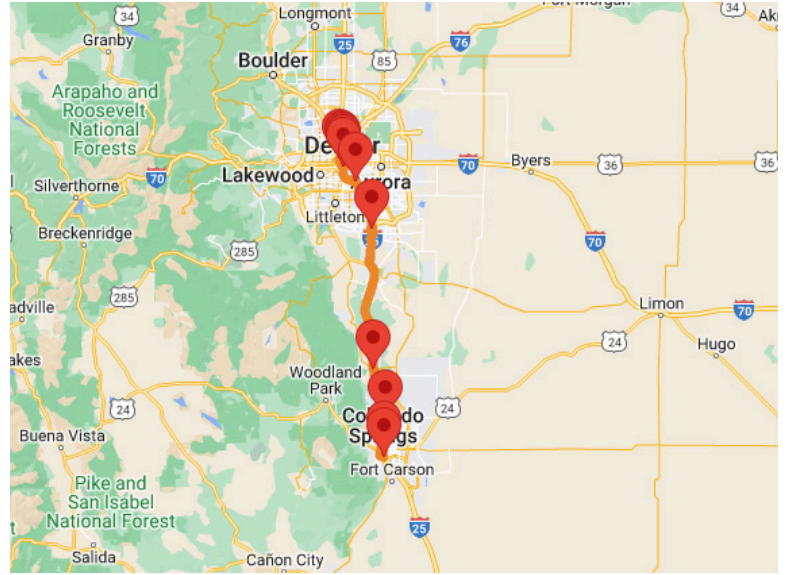

South Line Map and Schedule

Mapa y Horario de la Línea Sur

- **Tejon Park-n-Ride**
  Address/Dirección:
  1251 S. Tejon St., Colorado Springs
- **Colorado Springs (Downtown)**
  Address/Dirección:
  Mountain Metro Downtown Terminal
  127 E. Kiowa St., Colorado Springs
- **Woodmen Park-n-Ride**
  Address/Dirección:
  Woodmen Rd. & Corporate Dr.,
  West of I-25, Exit 149, Colorado Springs
- **Monument Park-n-Ride**
  Address/Dirección:
  CO 105 & I-25, Exit 161, Monument
- **Sky Ridge Station**
  Address/Dirección:
  9941 Trainstation Circle, Lone Tree
- **Colorado Station**
  Address/Dirección:
  Gate E, 4300 E. Colorado Center Dr., Denver
- **Denver Health (Northbound Only/
  Solo en la dirección norte)**
  Address/Dirección:
  Lincoln St. & 7th Ave., Denver
- **Denver Health (Southbound Only/
  Solo en la dirección sur)**
  Address/Dirección:
  Broadway & W. 9th Ave., Denver
- **Lincoln & Colfax (Northbound Only/
  Solo en la dirección norte)**
  Address/Dirección:
  Lincoln St. & Colfax Ave., Denver
- **Broadway & W 14th Ave.
  (Southbound Only/
  Solo en la dirección sur)**
  Address/Dirección:
  Broadway & W. 14th Ave., Denver

- **18th St. & California St.
  (Northbound Only/
  Solo en la dirección norte)**
  Address/Dirección:
  18th St. & California St., Denver
- **19th St. & Stout St.
  (Southbound Only/
  Solo en la dirección sur)**
  Address/Dirección:
  19th St. & Stout St., Denver
- **Denver Union Station**
  Address/Dirección:
  Gate B4 in Underground Bus Concourse/
  Puerta B4 en el Vestíbulo de Autobuses
  Subterráneos
  1701 Wynkoop St., Denver